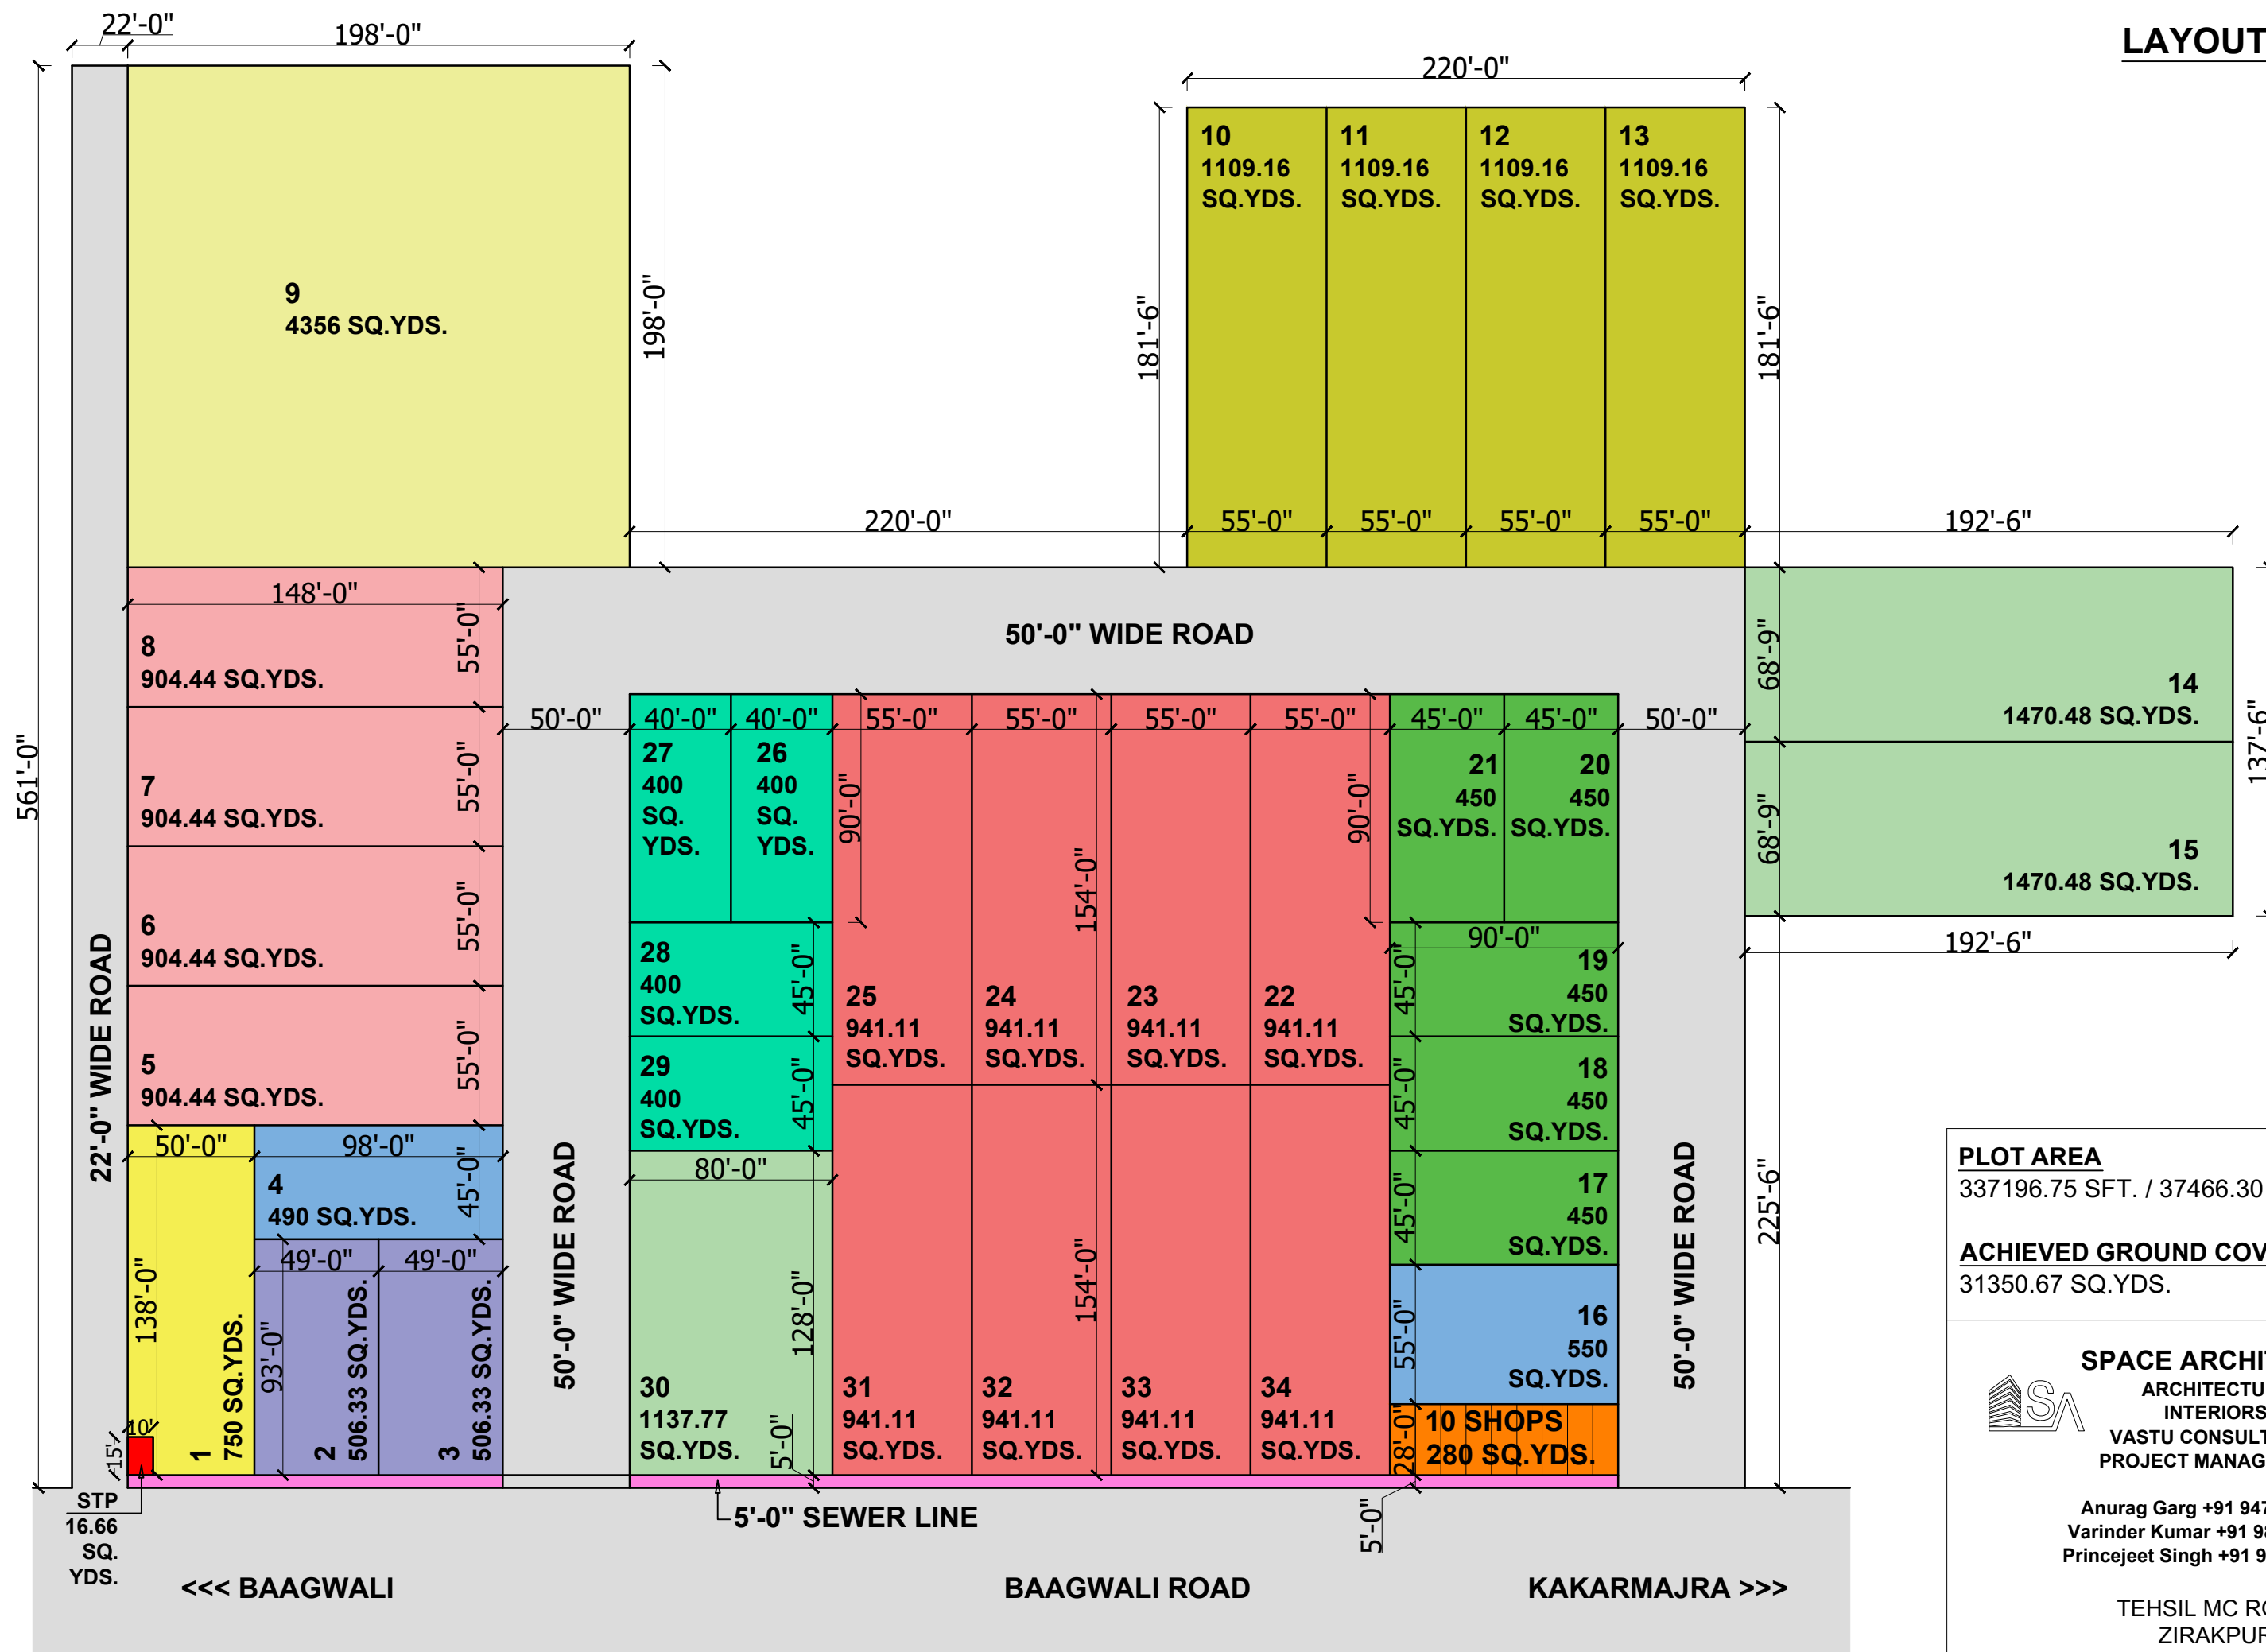

LAYOUT PLAN

PLOT AREA
337196.75 SFT. / 37466.30 SQ.YDS.

ACHIEVED GROUND COVERAGE
31350.67 SQ.YDS.

SPACE ARCHITECTS
ARCHITECTURE
INTERIORS
VASTU CONSULTANTS
PROJECT MANAGEMENT

Anurag Garg +91 94781-25203
Varinder Kumar +91 98149-00869
Princejeet Singh +91 97793-23342

TEHSIL MC ROAD,
ZIRAKPUR